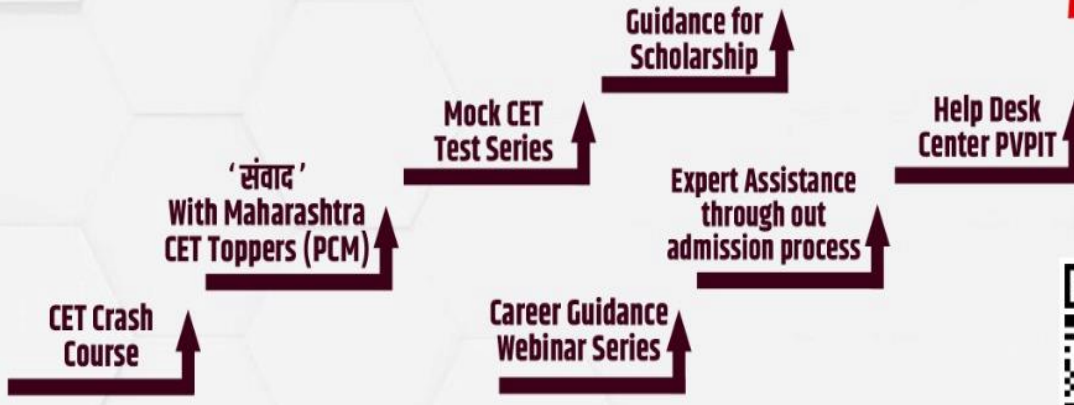

## **XII Science**

**Engineering Aspirants**

**Dear students...**

Did you have the question in your mind, about your career after 12th science ?  
How to complete your dreams ?

Is any career guidance pathway to achieve the target for MHT - CET ?

**Don't worry...**

Its time to enroll yourself in the Career Guidance Pathway Program which is an online / offline platform to create your blueprint of career

NAAC 'A' Graded Institute

**Free Entry**

Scan QR  
Code to  
Register